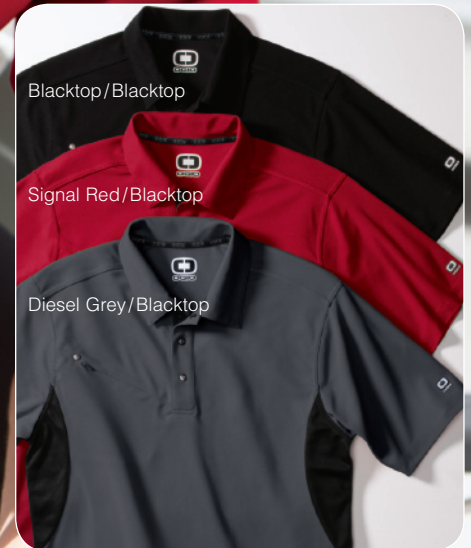

APPAREL ENGINEERED WITH ATTITUDE

ACCELERATOR

Gear up for adventure in this polo energized with rib knit panels under the arms and an angled zippered pocket on the right chest.

SPECS

- 100% polyester with stay-cool wicking technology
- Triple-needle stitching throughout
- OGIO heat transfer label for tag free comfort
- Self-fabric collar
- OGIO jacquard neck tape
- Raised OGIO inner placket webbing tape
- 3-snap square placket with debossed logo metal snaps
- Open hem sleeves
- OGIO badge on left sleeve
- Side vents

ADULT SIZES: XS-4XL
OG102 **Call for Pricing**

Blacktop/Blacktop

Signal Red/Blacktop

Diesel Grey/Blacktop

Prices apply to sizes XS-XL

Metro Sports

1000 E. Industrial Pk Dr

603-623-3644